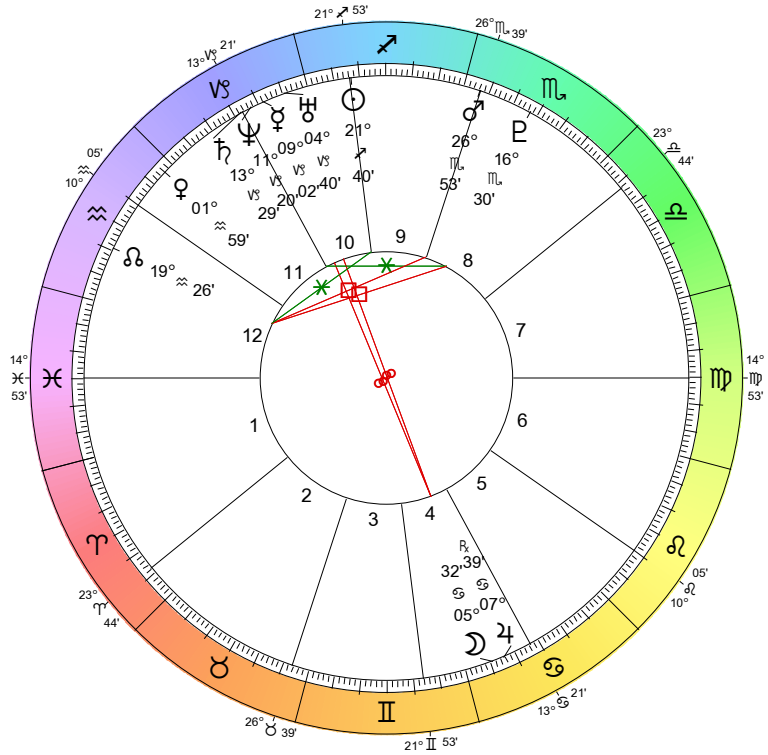

Introduction

Your astrological horoscope (natal chart) at birth is an important key to your personality and character, but your natal chart is not the last word about you. As time moves on after the moment of your birth, the Sun, Moon, and planets continue to circle through the heavens forming ever-changing kaleidoscopic patterns in relation to your own birth chart, bringing out or obscuring this or that part of you.

It can be useful to know how these ongoing planetary patterns relate to your life, and that is what this report is about. Here we calculate the primary astrological changes in your chart and interpret them so that you can see at a glance what is happening at any given time. Your events are arranged and interpreted chronologically, by well-known astrologer Michael Erlewine, and each event includes date and time, keywords, astrological indicator, and an astro-tarot card. We hope you enjoy your forecast.

Taylor Alison Swift

13 Dec 1989
11:59:00 AM EST
West Reading, PA
075W56'52", 40N20'01"

Report: Jan 01, 2026 to Dec 31, 2026

Place: New York, TriBeCa

Planet	Sign	Position	House	House Cusps
Moon	Cancer	05°Ca32'	4th	14°Pi53'
Sun	Sagittarius	21°Sg40'	9th	23°Ar44'
Mercury	Capricorn	09°Cp02'	10th	26°Ta39'
Venus	Aquarius	01°Aq59'	11th	21°Ge53'
Mars	Scorpio	26°Sc53'	9th	13°Ca21'
Jupiter	Cancer	07°Ca39'	4th	10°Le05'
Saturn	Capricorn	13°Cp29'	11th	14°Vi53'
Uranus	Capricorn	04°Cp40'	10th	23°Li44'
Neptune	Capricorn	11°Cp20'	10th	26°Sc39'
Pluto	Scorpio	16°Sc30'	8th	21°Sg53'
Midheaven	Sagittarius	21°Sg53'		13°Cp21'
Ascendant	Pisces	14°Pi53'		10°Aq05'