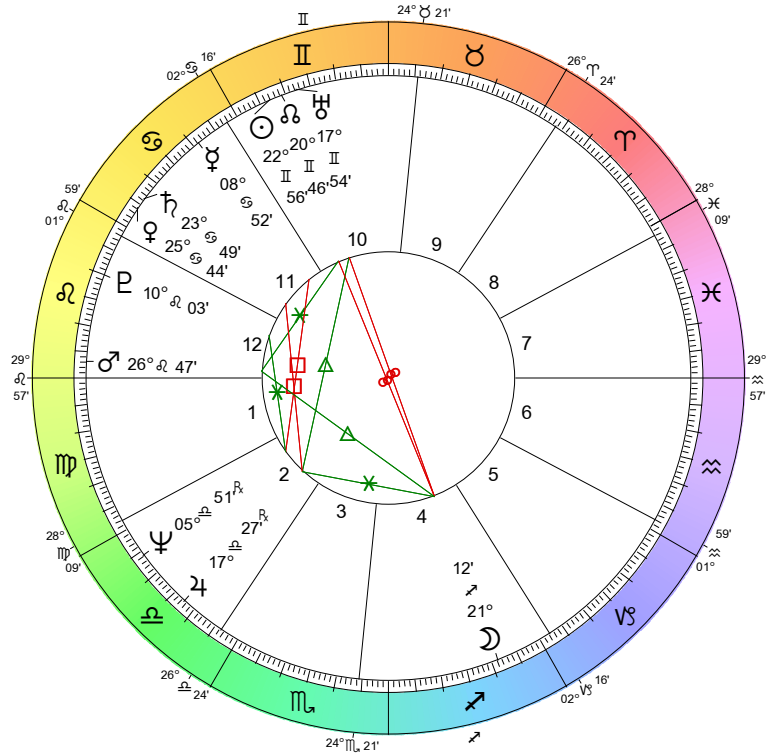

Introduction

Your astrological horoscope (natal chart) at birth is an important key to your personality and character, but your natal chart is not the last word about you. As time moves on after the moment of your birth, the Sun, Moon, and planets continue to circle through the heavens forming ever-changing kaleidoscopic patterns in relation to your own birth chart, bringing out or obscuring this or that part of you.

It can be useful to know how these ongoing planetary patterns relate to your life, and that is what this report is about. Here we calculate the primary astrological changes in your chart and interpret them so that you can see at a glance what is happening at any given time. Your events are arranged and interpreted chronologically, by well-known astrologer Michael Erlewine, and each event includes date and time, keywords, astrological indicator, and an astro-tarot card. We hope you enjoy your forecast.

Donald John Trump

14 Jun 1946
10:54:00 AM EDT
Jamaica Hospital, NY
073W49'02", 40N42'03"

Report: Jan 01, 2026 to Dec 31, 2026
Place: Washington, White H

Planet	Sign	Position	House	House Cusps
Moon	Sagittarius	21°Sg12'	4th	29°Le57'
Sun	Gemini	22°Ge56'	10th	28°Vi09'
Mercury	Cancer	08°Ca52'	11th	26°Li24'
Venus	Cancer	25°Ca44'	11th	24°Sc21'
Mars	Leo	26°Le47'	12th	02°Cp16'
Jupiter	Libra	17°Li27'	2nd	01°Aq59'
Saturn	Cancer	23°Ca49'	11th	29°Aq57'
Uranus	Gemini	17°Ge54'	10th	28°Pi09'
Neptune	Libra	05°Li51'	2nd	26°Ar24'
Pluto	Leo	10°Le03'	12th	24°Ta21'
Midheaven	Taurus	24°Ta21'		02°Ca16'
Ascendant	Leo	29°Le57'		01°Le59'